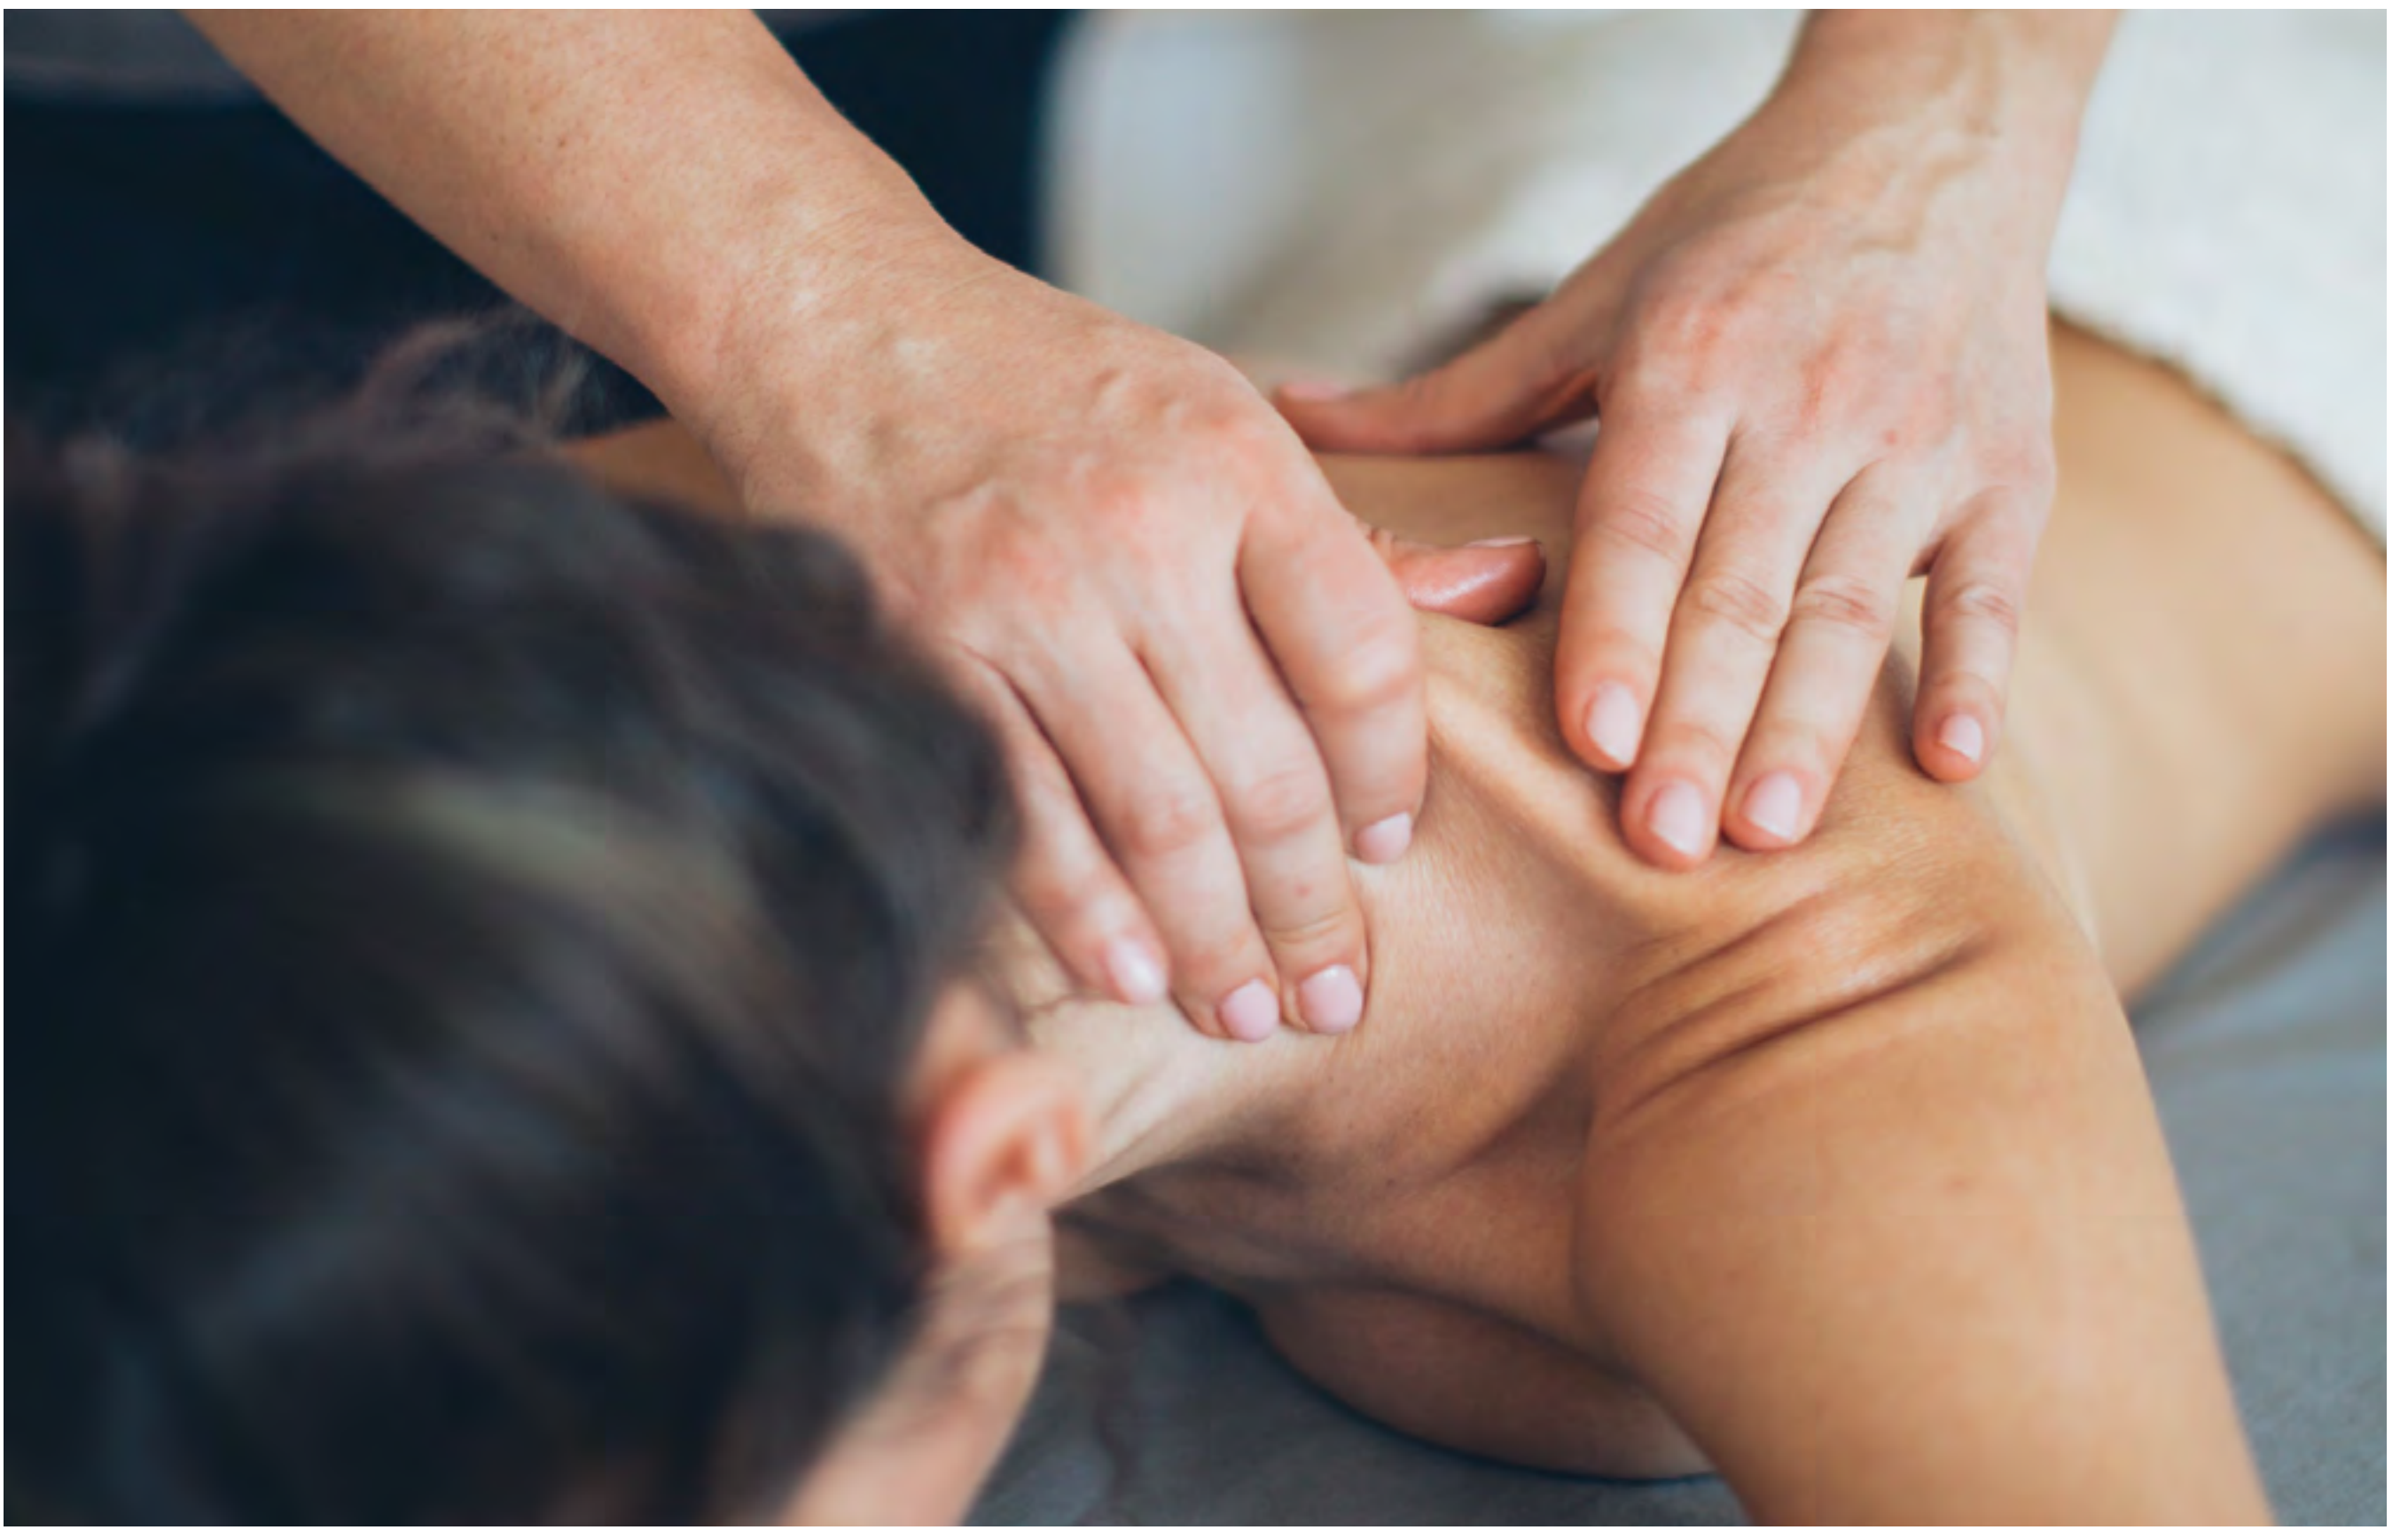

## MASSAGES

### **Back and Neck \$40 (30 minutes)**

A massage in which the pressure is applied on the neck and back.

### **Deep Tissue \$85 (50 minutes)**

A deep massage in which pressure is quickly applied on connective tissues. The therapist massages elbows, forearms, and palms to relax the muscles.

### **Reflexology \$45 (30 minutes)**

A massage that consists in applying pressure on specific points on the feet to treat organs or body systems connected to those pressure points.